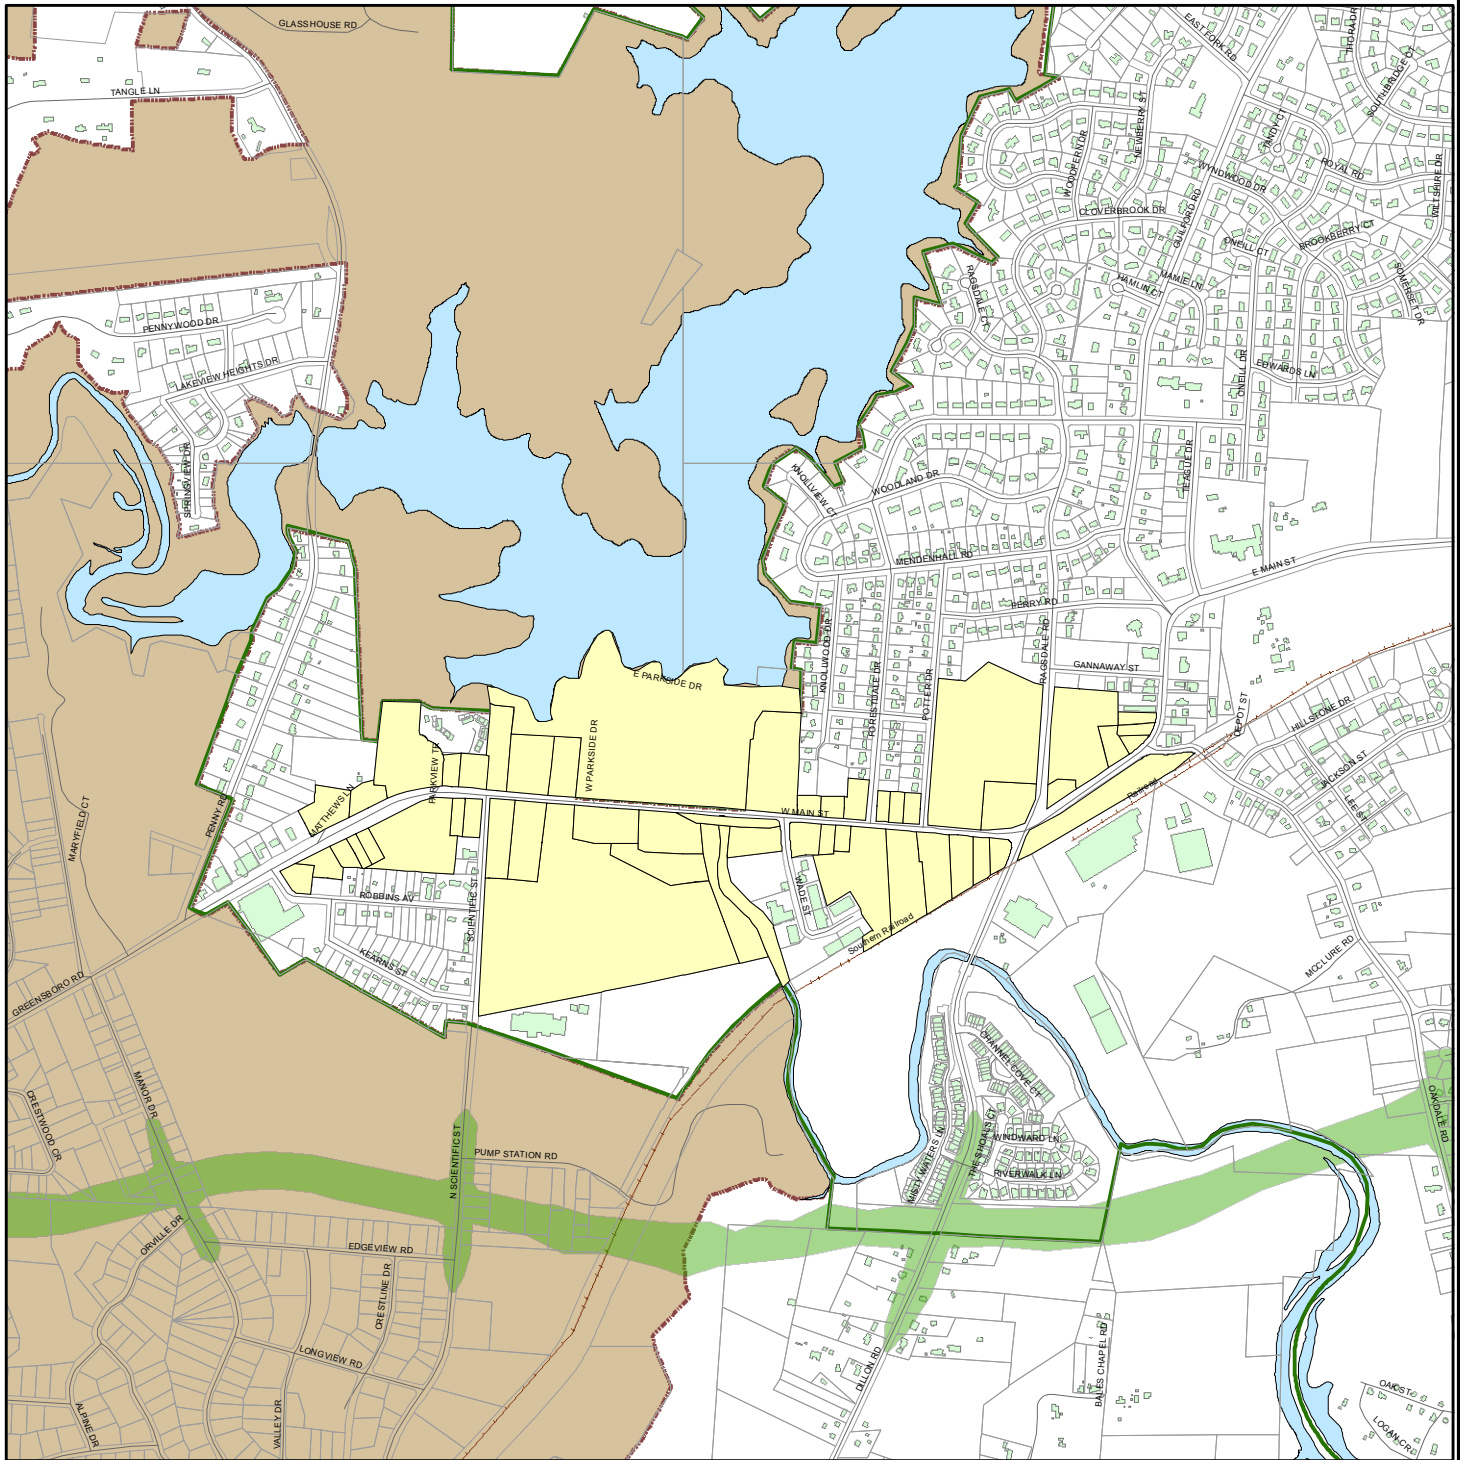

Town of Jamestown National Register Historic District

Town of Jamestown

Sidewalks

Type

- Brick
- Concrete
- Proposed
- Tunnel

Town Limits

- Jamestown Town Limits
- Jamestown ETJ Limits
- GC Strs
- Trails
- Lakes
- Local Park or Recreational Area
- Golf Course
- Cemetery
- Cemetery